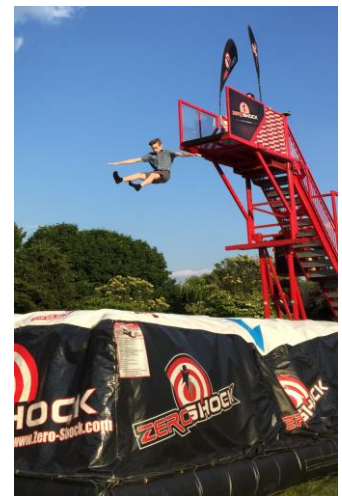

FAMILY FUN NIGHT AND SPLASH PARTY to benefit the

drew michael taylor
foundation

**Friday, June 30, 2017 from 6-9 p.m.
Shippensburg Memorial Park & Pool**

Shippensburg Memorial Park & Pool, 100 Park Place, Shippensburg, PA 17257